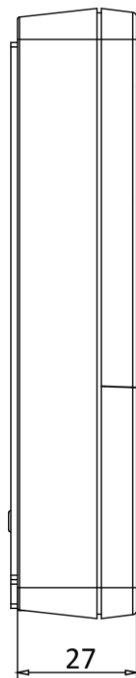

▪ Specification

Door station	
Operation system	Embedded Linux operation system
Flash	32 MB
RAM	256MB
Door station	
Supplement light	IR light, up to 3 m
Resolution	Main stream: 1920 × 1080p, 720p Sub stream: 640 × 480p
Lens	2MP HD camera
Wide dynamic range (WDR)	Support 120 dB
FOV	Horizontal: 131° Vertical: 78°
Video compression standard	H.264
Motion detection	Support
Door station	
Audio input	1 built-in omnidirectional microphone
Audio output	1 Built-in loudspeaker
Audio quality	Noise suppression and echo cancellation
Volume adjustment	Adjustable
Audio compression standard	G.711 U
Audio compression Rate	64 Kbps
Door station	
Network protocol	TCP/IP, RSTP
Wi-Fi	2.4 GHz, IEEE802.11b, IEEE802.11g, IEEE802.11n
Door station	
RS-485	1
Network interface	1 RJ-45, 10/100 Mbps self-adaptive
RS-485	1
Alarm input	4
Lock control	1 relay, Max. 30 VDC 2 A
Exit button	1
Door contact input	1
Door station	
Button	1 physical button(s)
Power consumption	< 10 W
Working temperature	-40 °C to 55 °C(-40 °F to 131 °F)
Working humidity	10% to 95% (no-condensing)
Dimension	138 mm × 65 mm × 27 mm (5.4" × 2.6" × 1.1")
Installation	Surface mounting
Protection level	IP65
Indicator	2
Power supply	IEEE802.3af, standard PoE 12 VDC
Application environment	Outdoor

▪ Available Model

VI-K43P

Dimension

Unit:mm [inch]

SCALE	1:1
-------	-----

Unit:mm

- **Accessory**
- **Optional**

HiLook