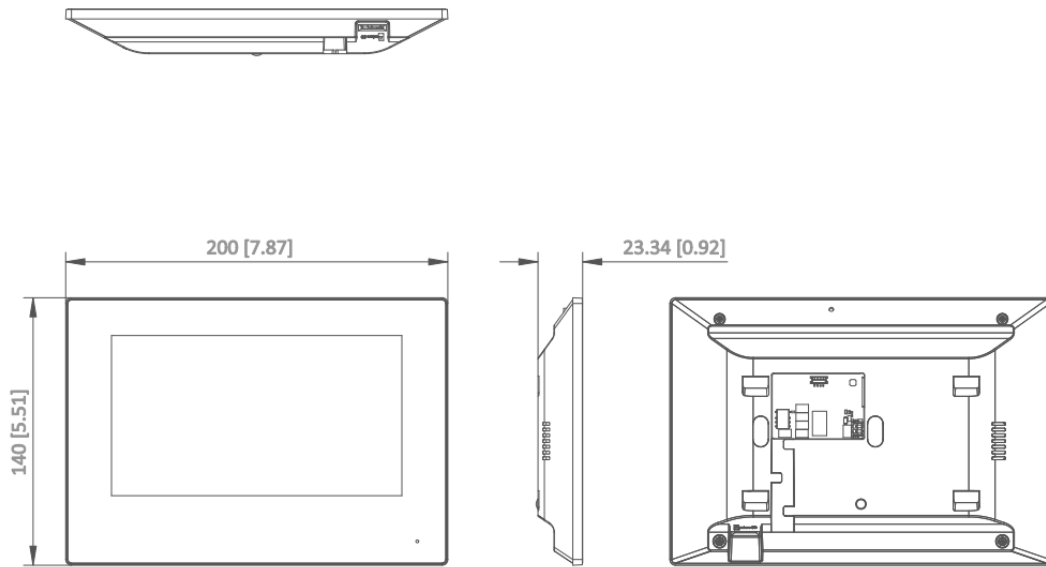

Dimension

Unit:mm [inch]

SCALE	1:1

Unit:mm