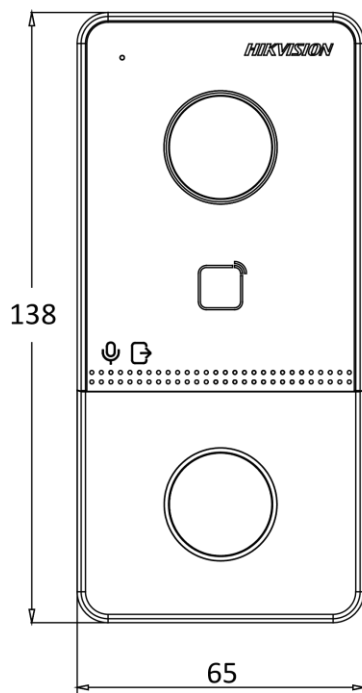

▪ Specification

Door station	
Operation system	Embedded Linux operation system
Flash	32 MB
RAM	256MB
Door station	
Supplement light	IR light, up to 3 m
Resolution	Main stream: 1920 × 1080p, 720p Sub stream: 640 × 480p
Lens	2MP HD camera
Wide dynamic range (WDR)	Support 120 dB
FOV	Horizontal: 131° Vertical: 78°
Video compression standard	H.264
Motion detection	Support
Door station	
Audio input	1 built-in omnidirectional microphone
Audio output	1 Built-in loudspeaker
Audio quality	Noise suppression and echo cancellation
Volume adjustment	Adjustable
Audio compression standard	G.711 U
Audio compression Rate	64 Kbps
Door station	
Network protocol	TCP/IP, RSTP
Wi-Fi	2.4 GHz, IEEE802.11b, IEEE802.11g, IEEE802.11n
Door station	
RS-485	1
Network interface	1 RJ-45, 10/100 Mbps self-adaptive
RS-485	1
Alarm input	4
Lock control	1 relay, Max. 30 VDC 2 A
Exit button	1
Door contact input	1
Door station	
Button	1 physical button(s)
Power consumption	< 10 W
Working temperature	-40 °C to 55 °C(-40 °F to 131 °F)
Working humidity	10% to 95% (no-condensing)
Dimension	138 mm × 65 mm × 27 mm (5.4" × 2.6" × 1.1")
Installation	Surface mounting
Protection level	IP65
Indicator	2
Power supply	IEEE802.3af, standard PoE 12 VDC
Application environment	Outdoor

▪ Available Model

VI-K43P

Dimension

Unit:mm [inch]

SCALE	1:1
-------	-----

Unit:mm

- **Accessory**
- **Optional**

HiLook